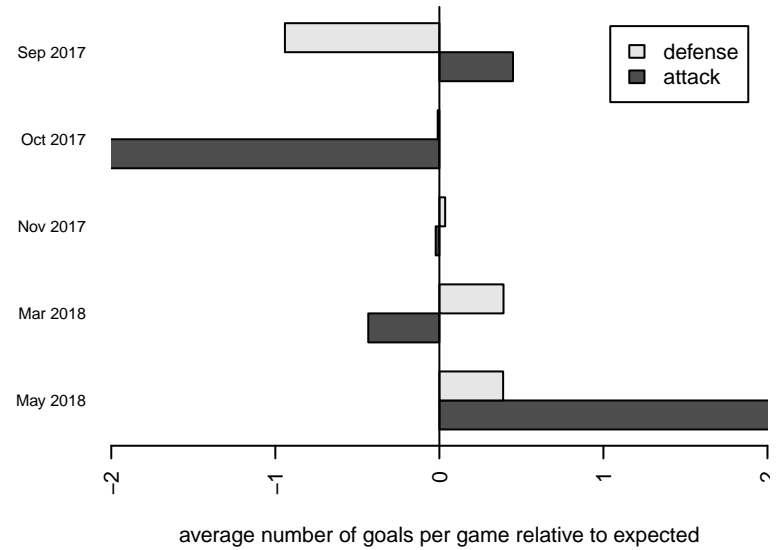

Performance relative to 13 month average