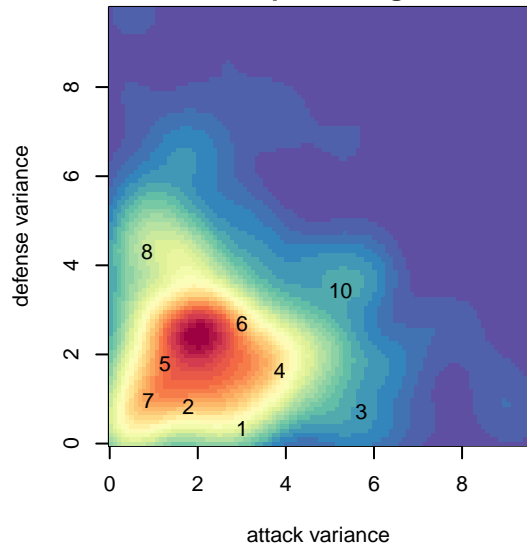

**attack and defense variance (black dot)
relative to other teams
and top 10 in region**