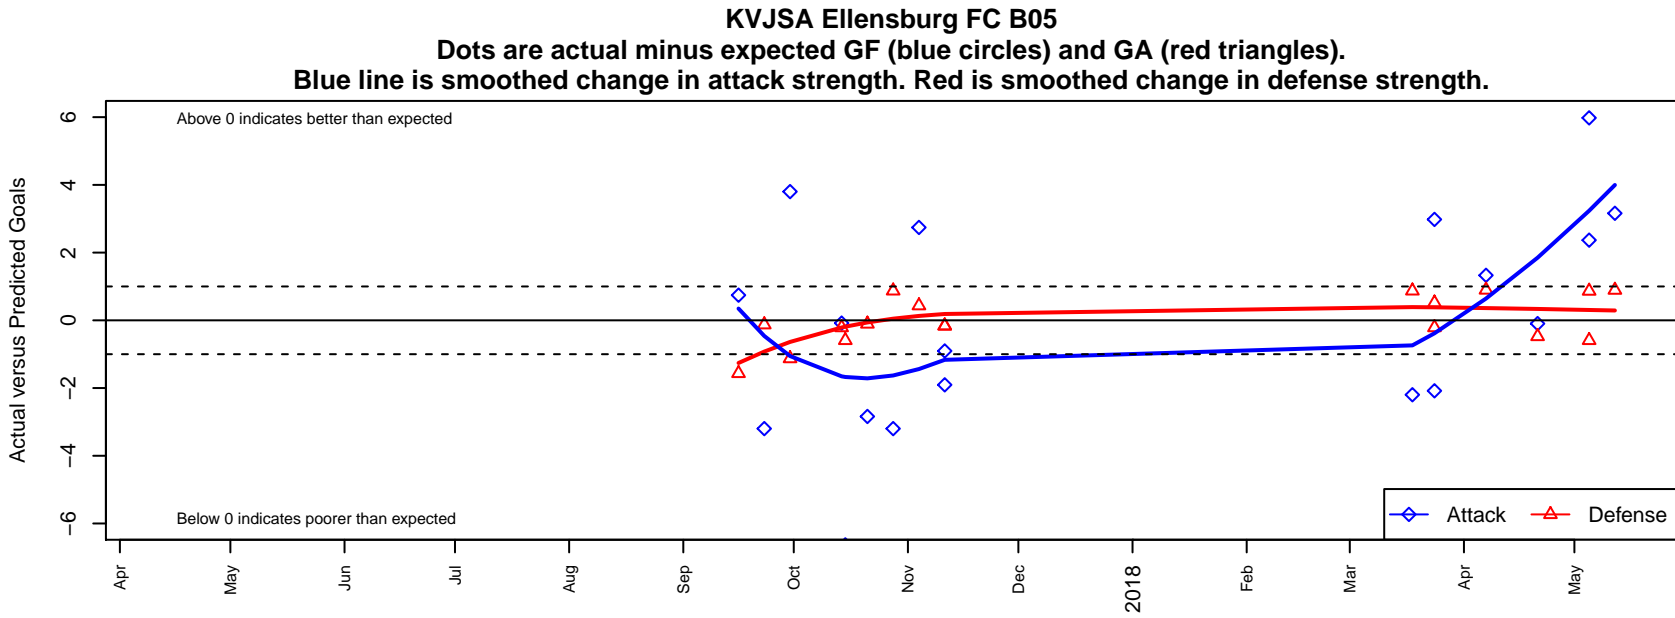

**attack and defense variance (black dot)
relative to other teams
and top 10 in region**

**attack and defense rating
relative to others at age
and all opponents in last 13 months**

KVJSA Ellensburg FC B05

Kittitas Valley Junior SA
Ellensburg, WA
B05 total strength=972
attack=2.17 defense=1.52
fall league = PSPL Copa 2 – East U13
spr league = Spr PSPL EWA – '05 Copa 2 – East U13

alt names used:
KVJSA Ellensburg FC B.05
KVJSA Ellensburg FC B.05

Venues played:
2017 PSPL Copa 2 – East U13
2017 Spr PSPL EWA – '05 Copa 2 – East U13