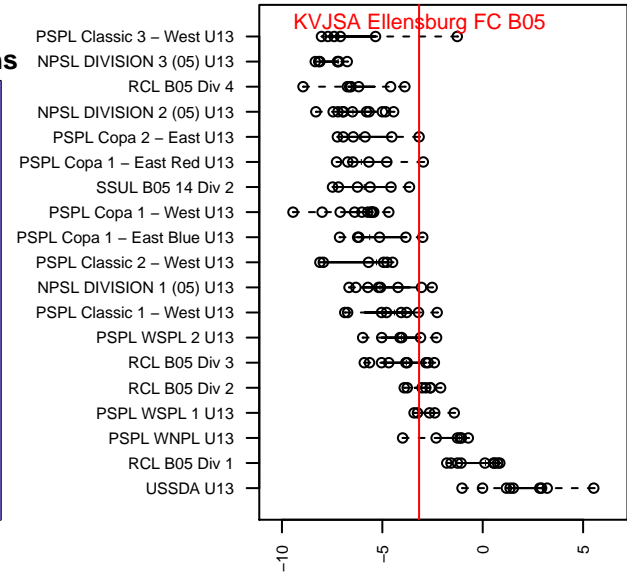

**attack and defense rating
relative to others at age
and all opponents in last 13 months**